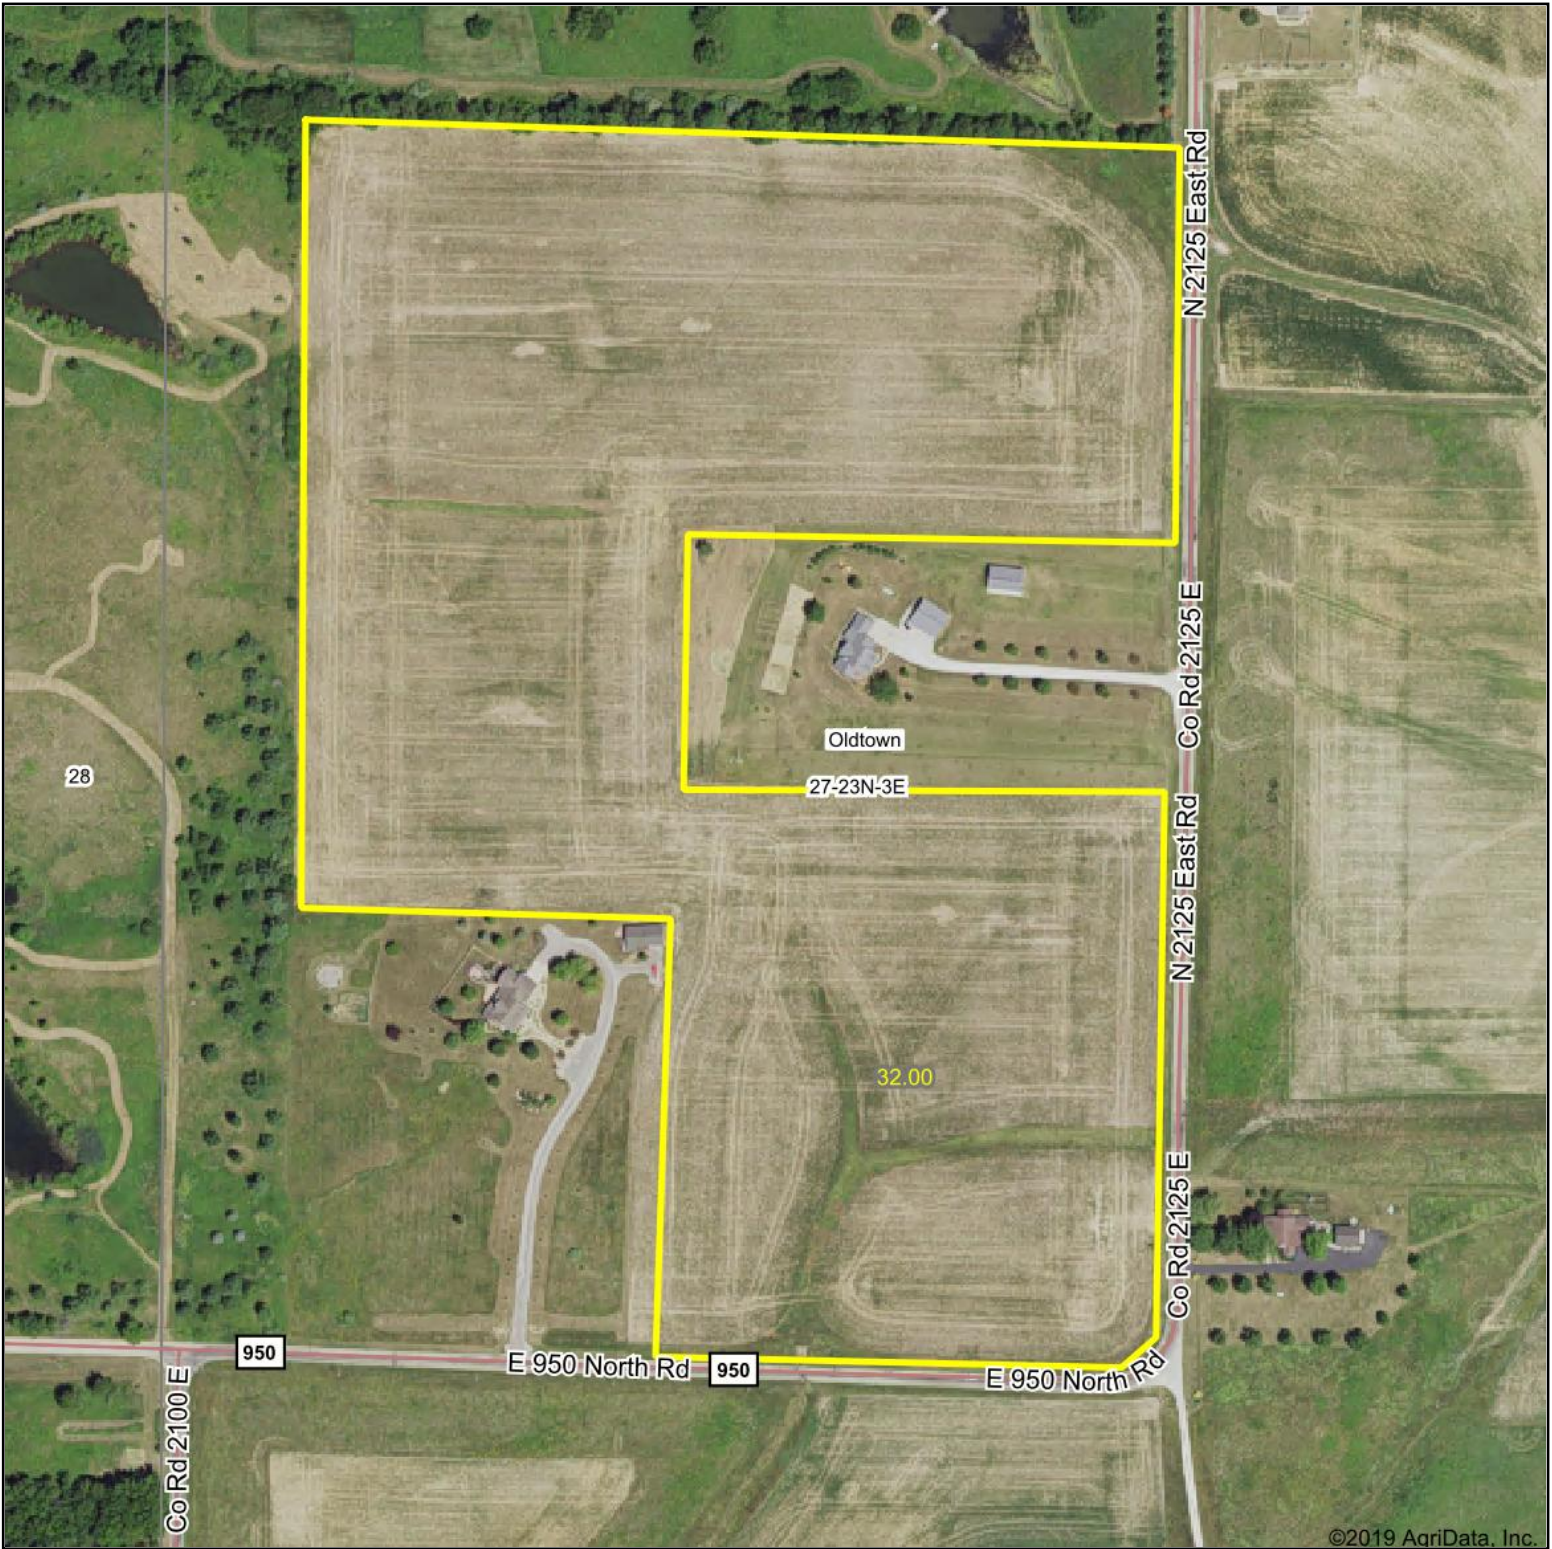

Aerial Map

©2019 AgriData, Inc.

Map Center: 40° 25' 25.68, -88° 51' 37.21

27-23N-3E
McLean County
Illinois

7/2/2019

Maps Provided By:

CUSTOMIZED ONLINE MAPPING
© AgriData, Inc. 2019 www.AgriDataInc.com

Soils data provided by University of Illinois at Champaign-Urbana.